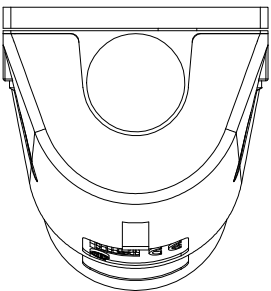

Diritti riservati

All rights reserved

dimensions in mm		<b>PE 1674 SM</b> surface mounting housings, plugs, 3 poles + PE, 16 A	Scale 1:2	
Date	17/05/17			
Sign.	C. Mainini			