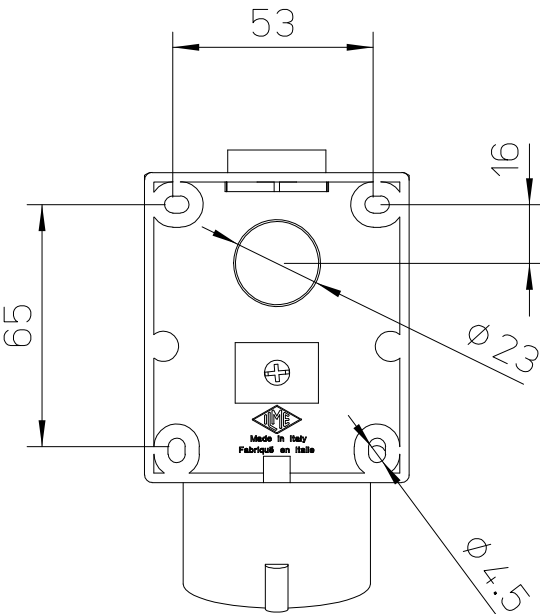

Diritti riservati

All rights reserved

dimensions in mm		<b>PE 1674 SM</b> surface mounting housings, plugs, 3 poles + PE, 16 A	Scale 1:2	
Date	17/05/17			
Sign.	C. Mainini			