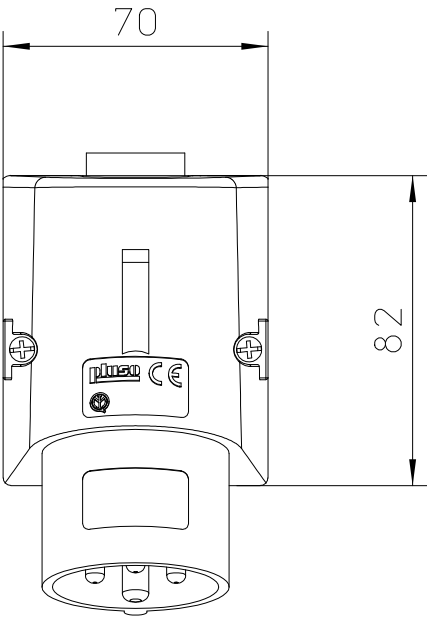

Diritti riservati

All rights reserved

dimensions in mm		<b>PE 1674 SM</b> surface mounting housings, plugs, 3 poles + PE, 16 A	Scale 1:2	
Date	17/05/17			
Sign.	C. Mainini			