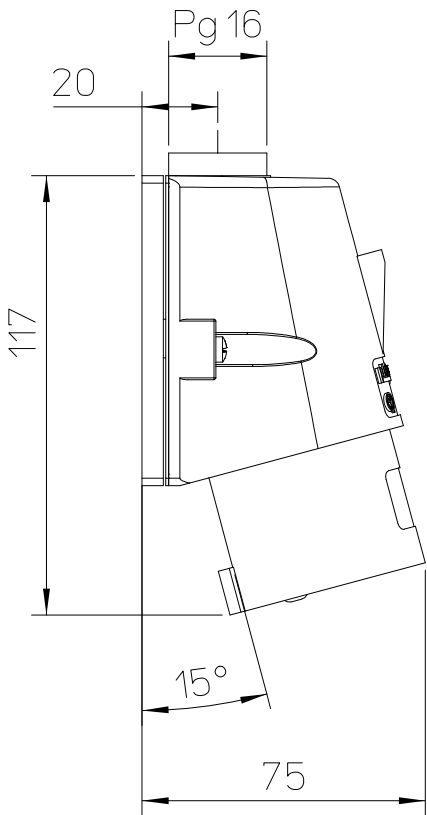

Diritti riservati

All rights reserved

dimensions in mm		<b>PE 1674 SM</b> surface mounting housings, plugs, 3 poles + PE, 16 A	Scale 1:2	
Date	17/05/17			
Sign.	C. Mainini			